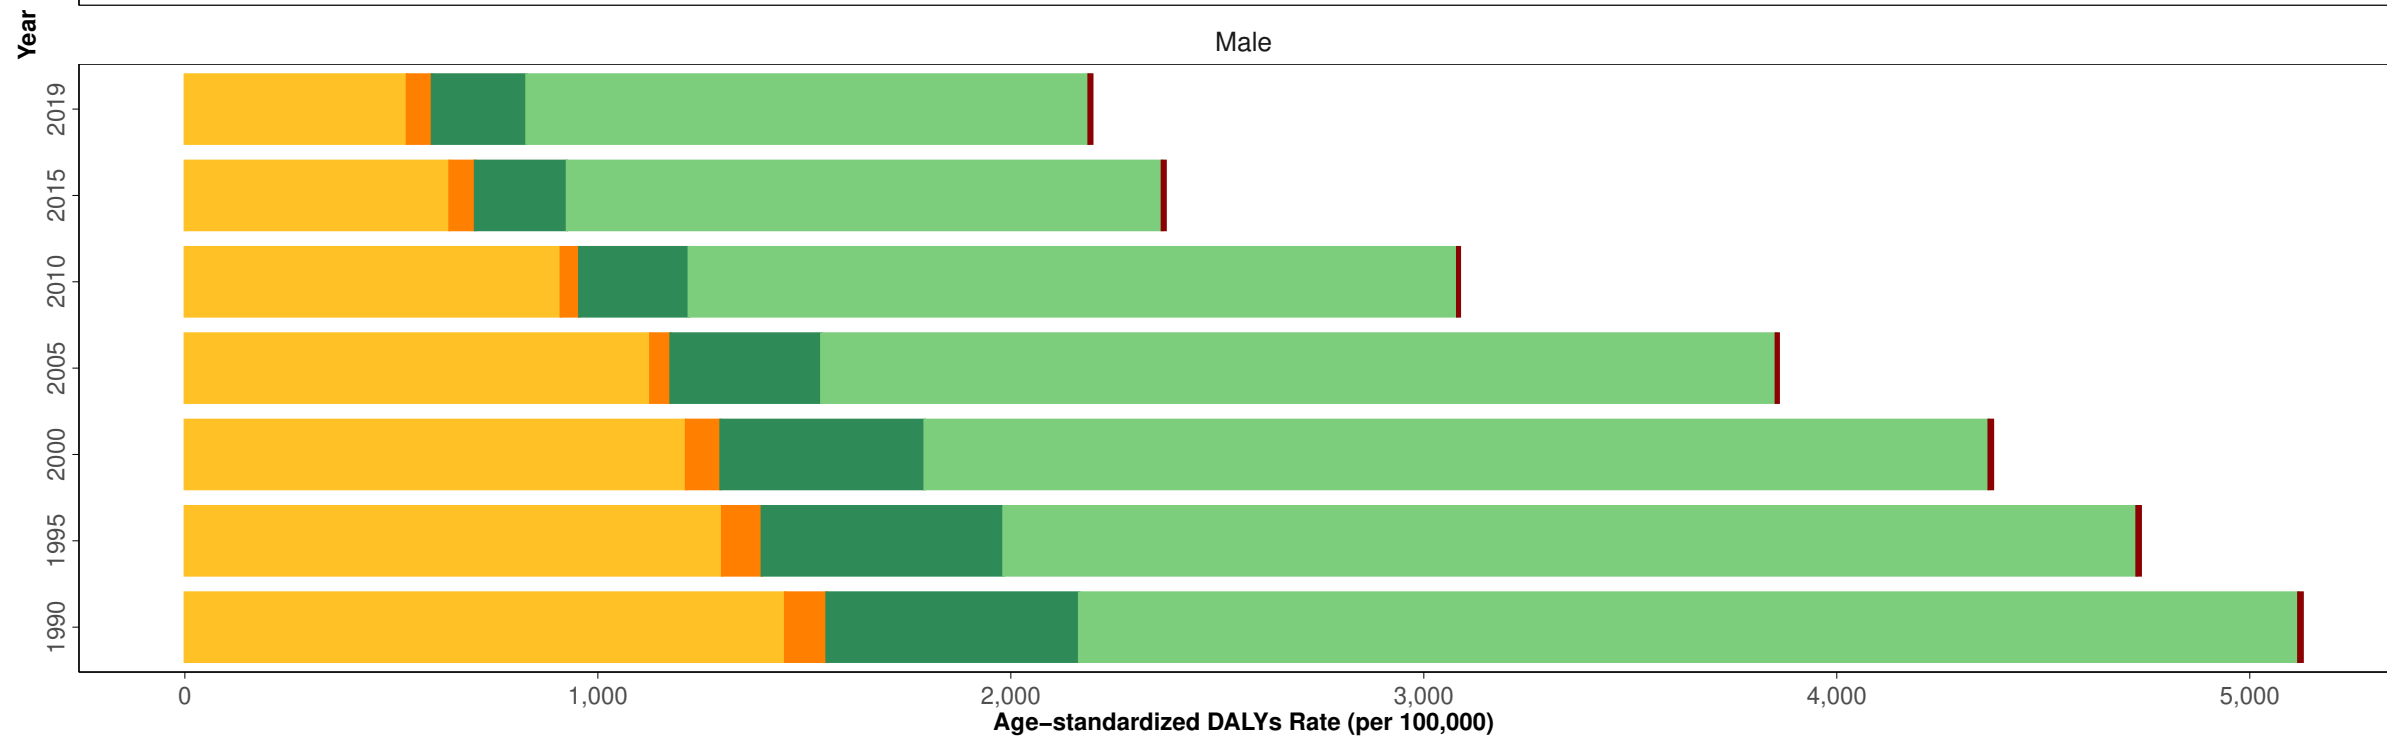

■ Pedestrian road injuries
■ Cyclist road injuries
■ Motorcyclist road injuries
■ Motor vehicle road injuries
■ Other road injuries